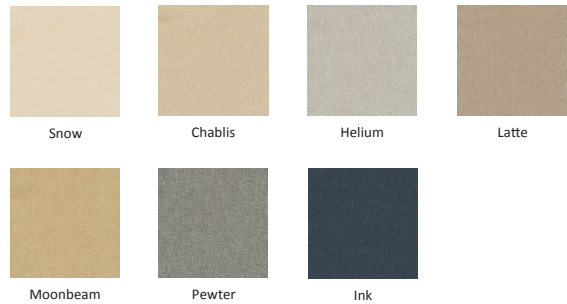

Snow

Chablis

Helium

Latte

Moonbeam

Pewter

Ink